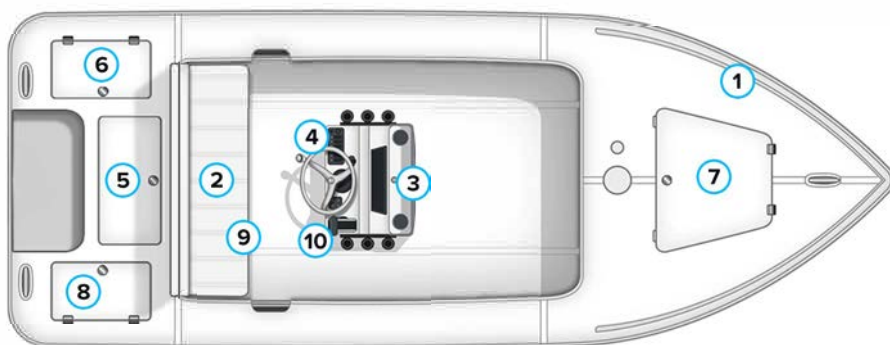

## SPECIFICATIONS:

Centerline Length :	17' 2"
Beam:	87"
Hull Draft:	9"
Cockpit Size :	92" x 59"
Maximum Power:	150 HP
Transom Height:	20"
Fuel Capacity :	26 Gal
Gunwale Width :	13"
Deadrise:	17°
Capacity:	6 PER

## STANDARD FEATURES:

- Bluewater LED Electronic Push Button Switches
- Digital Engine Gauge
- USBC & USB Charging Port
- Horn
- Automatic Bilge Pump
- Navigational Lights - LED
- Fusion RA210 w/ JL Speakers (2)
- Courtesy Lights - Blue LED (6)
- Dual Battery Set-Up w/ Battery Switch & ACR
- Pre-wired for Trolling Motors
- Console Windshield
- Aluminum Powder-Coated Console Grab Rail
- Aluminum Powder-Coated Console Rod Rack
- Trim Tabs w/ Indicator
- Integrated Console Tackle Storage
- 35 qt. Yeti Cooler w/ Cushion and Backrest
- Rod Racks - Under Gunwales
- Sea Dek - Under Gunwales
- Livewell w/ Lighting - 32 gallon center well
- Toe-Rail Around Forward Deck
- Stainless Steel Steering Wheel
- Stainless Steel Compression Latches
- Stainless Steel Friction Hinges
- Stainless Steel Bow & Transom Lifting Eyes
- Stainless Steel Pull Up Cleats (4)
- Stainless Steel Flush Mount Grab Rails (2)
- Stainless Steel - Rub Rail
- Stainless Steel Prop
- Hydraulic Steering w/ Tilt Helm
- Factory Installed Engine
- Fuel Tank - Aluminum Coated
- Diamond Stitch Upholstery
- Self-Bailing Cockpit
- Watertight Hatches
- Console Storage
- Split Bench Seat Storage
- Large Forward Storage Box
- Exclusive Qui-Dry Hull w/ Pocket Drive
- Transhield Shipping Cover
- 100% Composite - NO WOOD
- 10-Year Limited Structural Hull Warranty

### CONSOLE

3. Updated Center Console Redesigned for Flush-Mount Multi-Function Displays
4. Hydraulic Steering System w/ Tilt Steering Wheel

### STORAGE

7. Bow Anchor/Storage Area
8. Starboard Aft-Deck Storage Area
9. Below Bench Seat Storage Area
10. Storage in Center Console