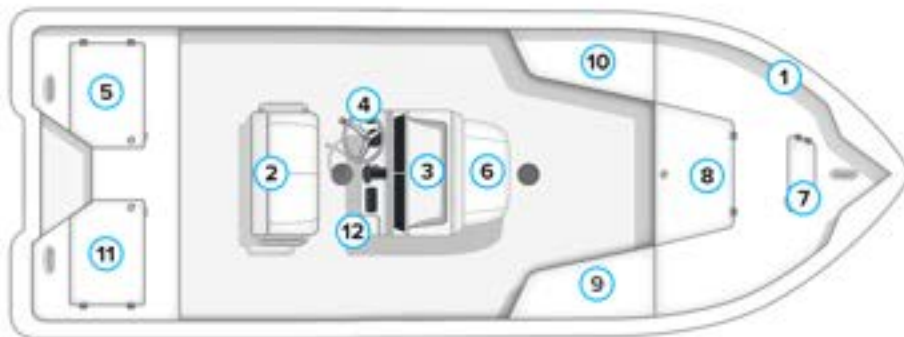

22

COASTAL BAY

SPECIFICATIONS:

Centerline Length :	21' 4"
Beam :	8' 2"
Hull Draft :	12"
Cockpit Size :	135" x 82"
Maximum Power :	250 HP
Transom Height :	25"
Fuel Capacity :	64 Gal
Deadrise :	17°
Capacity :	8 PER

STANDARD FEATURES:

- Jack Plate 6" Off-Set
- Bluewater LED Electronic Push Button Switches
- Digital Engine Gauge
- USBC & USBA Charging Port
- Horn
- Automatic Bilge Pump
- Navigational Lights – LED
- Fusion RA210 w/ JL Speakers (4)
- Courtesy Lights – Blue LED (5)
- Dual Battery set-up w/ Battery Switch & ACR
- Pre-wired for Trolling Motors
- Console Windshield
- Aluminum Powder-Coated Console Grab Rail
- Aluminum Powder-Coated Console Rod Rack
- Aluminum Powder-Coated D-Frame Lean Post w/ Rod Holders (3)
- Carry On Cooler – 53 qt.
- Livewell – Port Aft Deck- 42 gallons/Lighted
- Stainless Steel Steering Wheel
- Stainless Steel Compression Latches
- Stainless Steel Friction Hinges
- Stainless Steel Bow & Transom Lifting Eyes
- Stainless Steel Pull Up Cleats (4)
- Stainless Steel – Rub Rail
- Stainless Steel Prop
- Hydraulic Steering w/Tilt Helm
- Factory Installed Engine
- Fuel Tank – Aluminum Coated
- Diamond Stitch Upholstery
- Self-Bailing Cockpit
- Watertight Hatches
- Console Storage
- Anchor Storage
- Large Bow Storage Box
- Built-in Forward Rod Locker
- Built-in Insulated Fish Box
- Exclusive Qui-Dry Hull w/ Pocket Drive
- Transhield Shipping Cover
- 100% Composite – NO WOOD
- 10-Year Limited Structural Hull Warranty

LIVEWELLS

5. Port Aft-Deck – 42 gal Oval
6. Center Console Seat – 22 gal Oval – Optional

STORAGE

7. Bow Anchor Locker
8. Bow Dry Storage – 17 cu. ft.
9. Built-In Insulated Fish Box/Cooler – 2.5 cu. ft.
10. Built-In Forward Rod Locker – 5 cu. ft.
11. Starboard Aft-Deck Storage Area – 12.5 cu. ft.
12. Storage in Center Console